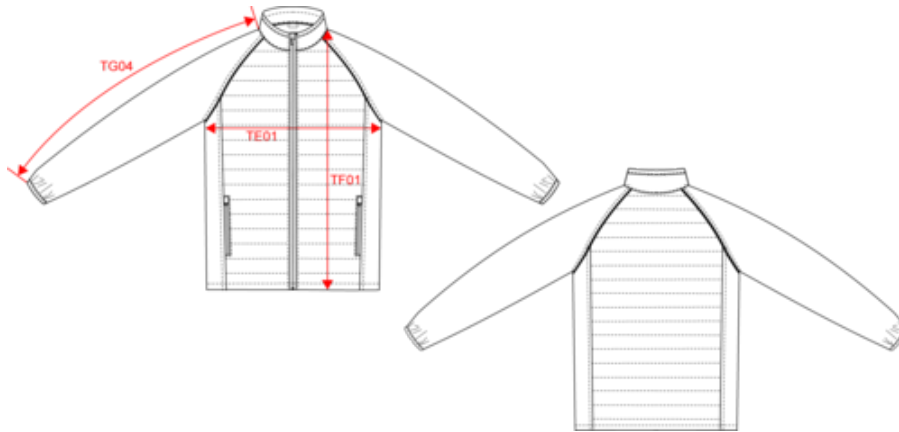

Navy / Silver

WK6147

Unisex dual-fabric Day To Day jacket

Dimensions (cm)

Measurements in cm	XS	S	M	L	XL	XXL	3XL	4XL	5XL
TE01 - 1/2 chest width at 1.5cm below armhole	49.00	52.00	55.00	58.00	61.00	64.00	67.00	70.00	73.00
TF01 - Total height from HSP	70.00	72.00	74.00	76.00	78.00	80.00	82.00	84.00	86.00
TG04 - Raglan long sleeve length	75.25	77.00	78.75	80.50	82.25	84.00	85.75	87.50	89.25