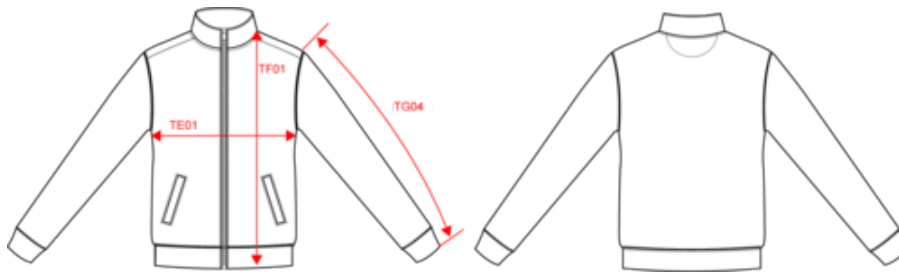

**NS427**  
Men's jacket with a high neck - 260gsm

Dimensions (cm)

Measurements in cm	XS	S	M	L	XL	XXL	3XL
TE01 - 1/2 chest width at 1.5cm below armhole	48.00	51.00	54.00	57.00	60.00	63.00	66.00
TF01 - Total height from HSP	68.00	70.00	72.00	74.00	76.00	78.00	80.00
TG02 - Long sleeve length	63.75	64.75	65.75	66.75	67.75	68.75	69.75