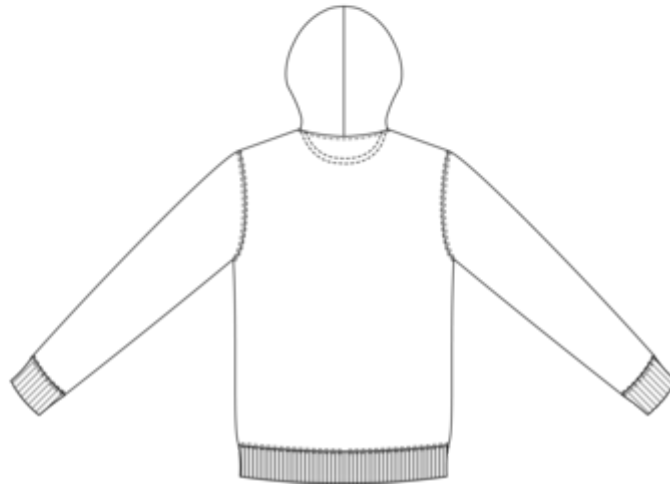

85% organic cotton/15% post-consumer recycled polyester Ringspun combed cotton Unisex Straight fit 3-ply brushed fleece Metal zip 1/2 circle in the back 2 kangaroo pockets 1x1 rib bottom hem and cuffs Double over stitching on cuffs, armholes, bottom hem Lined hood in main material with drawstring tie-off Round drawstring with recycled metal tips and eyelets Inner taped neck with herringbone

ENZYME WASH

STANDARD 100
CQ 100777
IFTH
www.oeko-tex.com

NS402

Unisex zip-up hooded sweatshirt - 350gsm

Dimensions (cm)

| Measurements in cm | XXS | XS | S | M | L | XL | XXL | 3XL | 4XL |
|-----------------------------------------------|-------|-------|-------|-------|-------|-------|-------|-------|-------|
| TG02 - Long sleeve length | 61.50 | 62.50 | 63.50 | 64.50 | 65.50 | 66.50 | 67.50 | 68.50 | 69.50 |
| TE01 - 1/2 chest width at 1.5cm below armhole | 46.00 | 49.00 | 52.00 | 55.00 | 58.00 | 61.00 | 64.00 | 67.00 | 70.00 |
| TF01 - Total height from HSP | 65.50 | 67.50 | 69.50 | 71.50 | 73.50 | 75.50 | 77.50 | 79.50 | 81.50 |