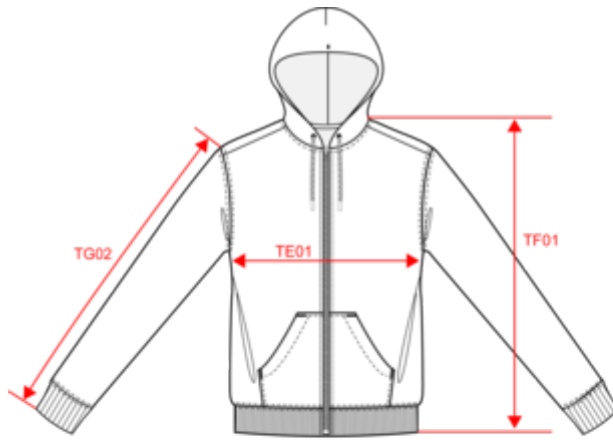

85% organic cotton/15% post-consumer recycled polyester Ringspun combed cotton Unisex Straight fit 3-ply brushed fleece Metal zip 1/2 circle in the back 2 kangaroo pockets 1x1 rib bottom hem and cuffs Double over stitching on cuffs, armholes, bottom hem Lined hood in main material with drawstring tie-off Round drawstring with recycled metal tips and eyelets Inner taped neck with herringbone

ENZYME WASH

STANDARD 100
CQ 100777
IFTH
www.oeko-tex.com

NS402

Unisex zip-up hooded sweatshirt - 350gsm

Dimensions (cm)

| Measurements in cm | XXS | XS | S | M | L | XL | XXL | 3XL | 4XL |
|-----------------------------------------------|-------|-------|-------|-------|-------|-------|-------|-------|-------|
| TG02 - Long sleeve length | 61.50 | 62.50 | 63.50 | 64.50 | 65.50 | 66.50 | 67.50 | 68.50 | 69.50 |
| TE01 - 1/2 chest width at 1.5cm below armhole | 46.00 | 49.00 | 52.00 | 55.00 | 58.00 | 61.00 | 64.00 | 67.00 | 70.00 |
| TF01 - Total height from HSP | 65.50 | 67.50 | 69.50 | 71.50 | 73.50 | 75.50 | 77.50 | 79.50 | 81.50 |