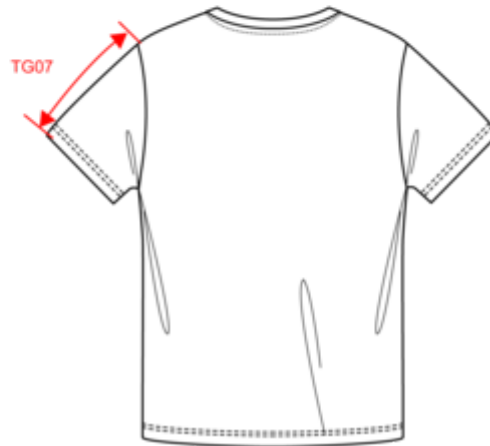

MADE IN PORTUGAL 100% organic cotton Ringspun combed cotton Unisex Straight fit Side stitching Enzyme washed Garment dyed after assembly: colours may vary slightly Neckline made of main material Inner taped neck in main material Twin needle finish at cuffs and hem

130 g/m²

Sizes

XS - S - M - L - XL - XXL - 3XL

More information

Logistic

10 50

Country of origin

PT - Portugal

Certifications

Dimensions (cm)

Measurements in cm	XS	S	M	L	XL	XXL	3XL
TE01 - 1/2 chest width at 1.5cm below armhole	46.00	49.00	52.00	55.00	58.00	61.00	64.00
TF01 - Total height from HSP	67.00	69.00	71.00	73.00	75.00	77.00	79.00
TG07 - Short sleeve length	20.25	21.00	21.75	22.50	23.25	24.00	24.75