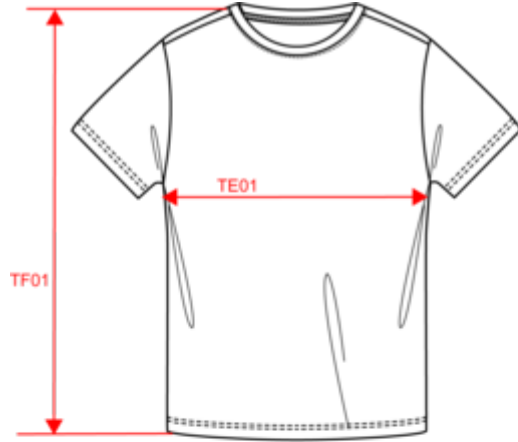

MADE IN PORTUGAL 100% organic cotton Ringspun combed cotton Unisex Straight fit Side stitching Enzyme washed Garment dyed after assembly: colours may vary slightly Neckline made of main material Inner taped neck in main material Twin needle finish at cuffs and hem

130 g/m²

Sizes

XS - S - M - L - XL - XXL - 3XL

More information

Logistic

10 50

Country of origin

PT - Portugal

Certifications

Dimensions (cm)

Measurements in cm	XS	S	M	L	XL	XXL	3XL
TE01 - 1/2 chest width at 1.5cm below armhole	46.00	49.00	52.00	55.00	58.00	61.00	64.00
TF01 - Total height from HSP	67.00	69.00	71.00	73.00	75.00	77.00	79.00
TG07 - Short sleeve length	20.25	21.00	21.75	22.50	23.25	24.00	24.75