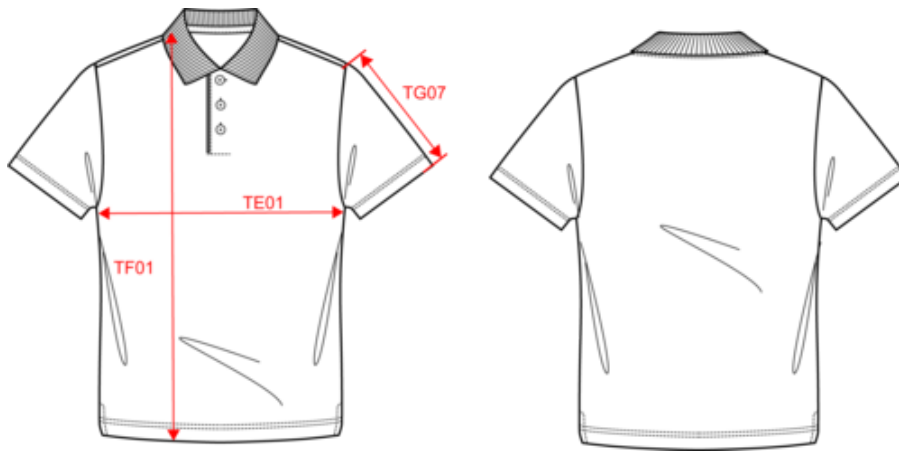

About

- Made from more eco-friendly and more ethical organic cotton.
- No label: 100% customisable for your brand.
- Soft feel and smooth surface, easy to decorate.

100% organic cotton Ringspun combed cotton. Straight fit. Enzyme-washed. Rib neckline. 3-button placket with over stitching. Pearly tone-on-tone recycled plastic buttons. Tone-on-tone taped neck. Side slits with tone-on-tone inner taped neck in main material. Double over stitching on cuffs and bottom hem.

Dimensions (cm)

Measurements in cm	S	M	L	XL	XXL	3XL
TE01 - 1/2 chest width at 1.5cm below armhole	50.00	53.00	56.00	59.00	62.00	65.00
TF01 - Total height from HSP	70.00	72.00	74.00	76.00	78.00	80.00
TG07 - Short sleeve length	21.50	22.25	23.00	23.75	24.50	25.25