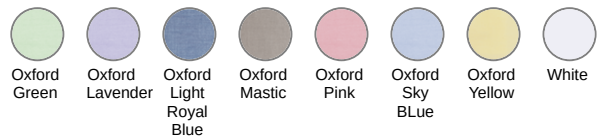

KARIBAN
PREMIUM

PK503

Men Oxford Long-Sleeved Shirt

- Premium quality shirt made from Oxford fabric.
- Made in Portugal.
- No label for complete customisation.

100% combed cotton. Oxford fabric. Straight fit. Button-down shirt collar. White button, pearlised effect on all colours. Added button placket on the centre front. Lined back yoke with pleats. Long-sleeved with adjustable, rounded-corner cuffs and button pointed tab end. No brand label only a Tear Away size tag for easy decoration. Made in Portugal.

More information

Logistic

Country of origin

Customs code