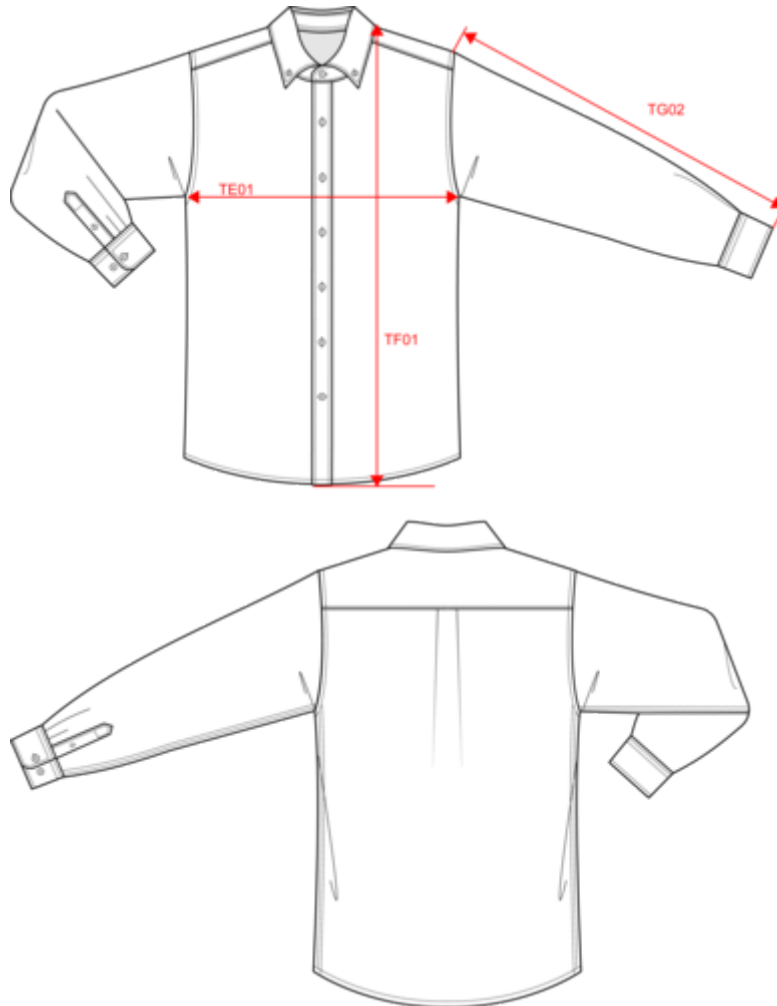

#### Customs code

KARIBAN  
PREMIUM

PK503

Men Oxford Long-Sleeved Shirt

Dimensions (cm)

Measurements in cm	S	M	L	XL	XXL	3XL	4XL
TE01 - 1/2 chest width at 1.5cm below armhole	52.00	55.00	58.00	61.00	64.00	67.00	70.00
TF01 - Total height from HSP	73.50	75.50	77.50	79.50	81.50	83.50	85.50
TG02 - Long sleeve length	69.00	63.00	64.00	65.00	66.00	67.00	68.00