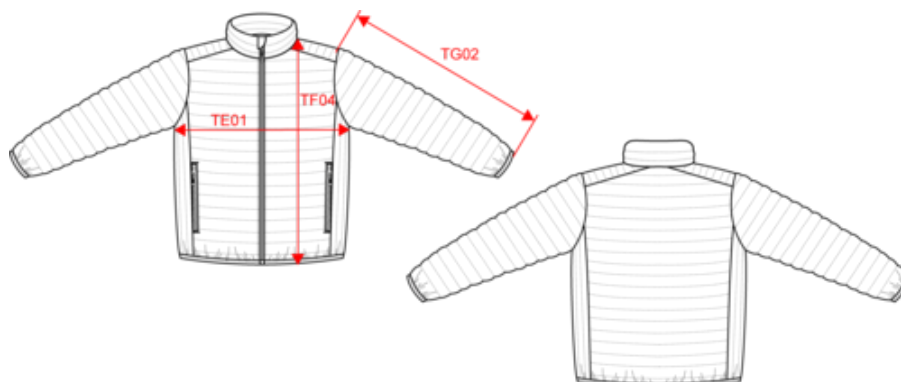

KARIBAN

K6120

Men's lightweight padded jacket

- Practical, warm and super light.
- Hard-wearing, supple and easy-care material.
- Folds up into storage bag.

Plain colors : 100% polyamide. Marl Silver : 70% polyester/30% polyamide. Marl Dark Grey: 70% polyamide/30% polyester. Polyamide inner lining. Warm and ultra-light. Compressible in its storage bag. 2 zipped pockets in front. Contrasting interior: Convoy Grey for Black, Red, Marl Dark Grey and Marl Silver; Navy for Light Royal Blue, Mineral Green, Dark Khaki and Wine; Black for Forest Green; Dark Khaki for Jungle Camo. Tone-on-tone interior: Burnt Ochre for Burnt Ochre; Navy for Navy; White for White. Average weight size L : 480g.

KARIBAN

K6120

Men's lightweight padded jacket

Dimensions (cm)

Measurements in cm	S	M	L	XL	XXL	3XL	4XL
TE01 - 1/2 chest width at 1.5cm below armhole	53.00	56.00	59.00	62.00	65.00	68.00	71.00
TF04 - Back total height from HSP	70.00	72.00	74.00	76.00	78.00	80.00	82.00
TG02 - Long sleeve length	66.25	67.25	68.25	69.25	70.25	71.25	72.25