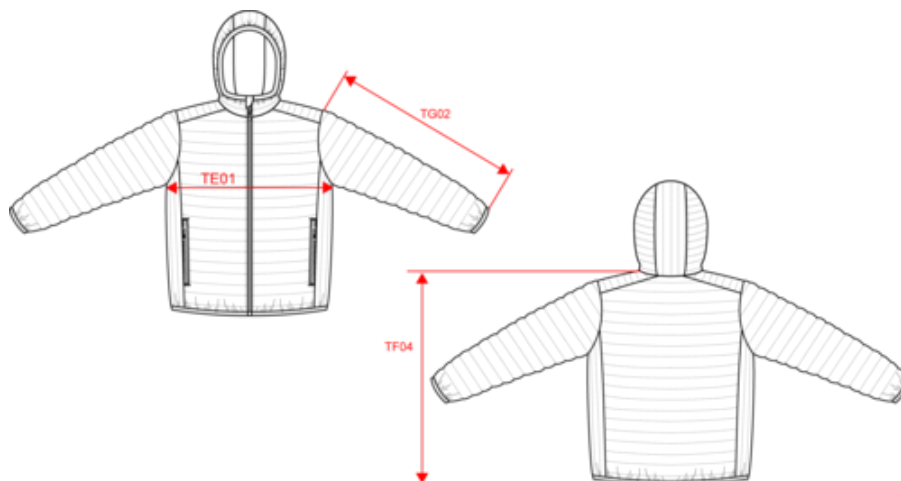

KARIBAN

K6110

Men's lightweight hooded padded jacket

- Practical, warm and super light.
- Hard-wearing, supple and easy-care material.
- Folds up into storage bag.

100% polyamide (Marl Silver 100% polyester, Marl Dark Grey: 70% polyamide/30% polyester). Polyester lining. Warm and ultra-lightweight. Folds up into storage bag. 2 front zipped pockets. Contrast interior: Convoy Grey for Black, Red, Marl Dark Grey and Marl Silver; Navy for Light Royal Blue; Black for Forest Green. Tone-on-tone interior: Navy for Navy; White for White. Average weight size L : 534g.

K6110

Men's lightweight hooded padded jacket

Dimensions (cm)

| Measurements in cm | S | M | L | XL | XXL | 3XL | 4XL |
|---|-------|-------|-------|-------|-------|-------|-------|
| TE01 - 1/2 chest width at 1.5cm below armhole | 53.00 | 56.00 | 59.00 | 62.00 | 65.00 | 68.00 | 71.00 |
| TF04 - Back total height from HSP | 70.00 | 72.00 | 74.00 | 76.00 | 78.00 | 80.00 | 82.00 |
| TG02 - Long sleeve length | 66.25 | 67.25 | 68.25 | 69.25 | 70.25 | 71.25 | 72.25 |