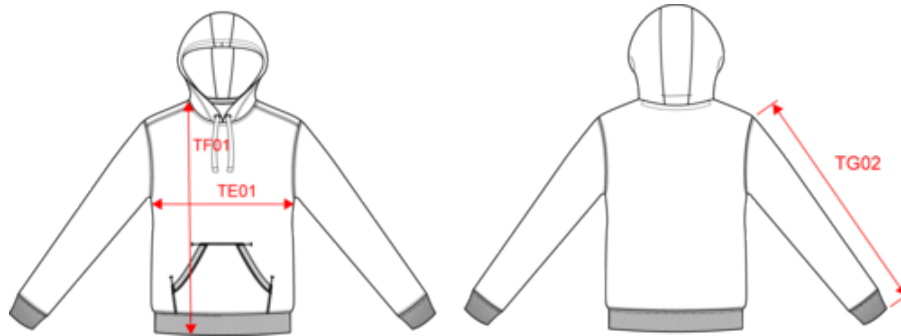

80% cotton / 20% polyester (Ash Heather : 79% cotton / 20% polyester / 1% viscose). 100% cotton outer surface. LSF (Low Shrinkage Fleece) treatment. 3-thread brushed fleece in combed cotton. Set-in sleeves. Contrasting taped neck (Oxford Grey contrast for all colours, except for Oxford Grey and Ash Heather body where neck tape is Navy). Waffle hood lining with drawstring. Kangaroo pockets. Ribbed cuffs and hem.

Hooded sweatshirt

Dimensions (cm)

| Measurements in cm | XS | S | M | L | XL | XXL | 3XL | 4XL |
|---|-------|-------|-------|-------|-------|-------|-------|-------|
| TE01 - 1/2 chest width at 1.5cm below armhole | 49.00 | 52.00 | 55.00 | 58.00 | 61.00 | 64.00 | 67.00 | 70.00 |
| TF01 - Total height from HSP | 68.00 | 70.00 | 72.00 | 74.00 | 76.00 | 78.00 | 80.00 | 82.00 |
| TG02 - Long sleeve length | 65.60 | 66.40 | 67.10 | 68.00 | 68.60 | 69.40 | 70.45 | 71.40 |