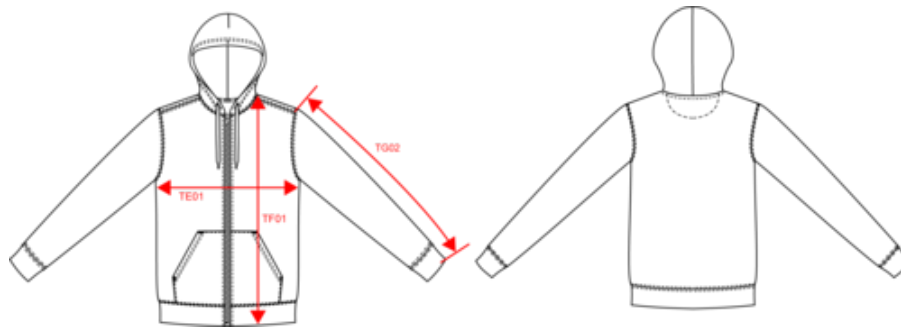

KARIBAN

K4030

Men's eco-friendly zip-through hoodie

- Fashion and eco-responsibility.
- Made from 3-yarn LSF : hard-wearing and resistant in the wash.
- No label : 100 % customisable for your brand.

85% cotton/15% polyester. Made from 85% organic cotton and 15% recycled polyester post-consumer. 100% cotton outer surface. LSF (Low Shrinkage Fleece) 3-thread brushed fleece. Combed cotton. Enzyme-washed. Straight fit. Kangaroo pocket. Matching nylon zip. Lined hood with 180 gr 100% cotton Jersey. 1x1 ribbed cuffs and hem in tubular assembling for a better finish. Matching jersey taped neck and half-moon finish inside neck. Twin needle stitching at neck, cuffs and hem. No brand label at neck, size tab only for ease of rebranding.

KARIBAN

K4030

Men's eco-friendly zip-through hoodie

Dimensions (cm)

Measurements in cm	XS	S	M	L	XL	XXL	3XL	4XL
TE01 - 1/2 chest width at 1.5cm below armhole	48.00	51.00	54.00	57.00	60.00	63.00	66.00	69.00
TF01 - Total height from HSP	66.00	68.00	70.00	72.00	74.00	76.00	78.00	80.00
TG02 - Long sleeve length	65.00	66.00	67.00	68.00	69.00	70.00	71.00	72.00